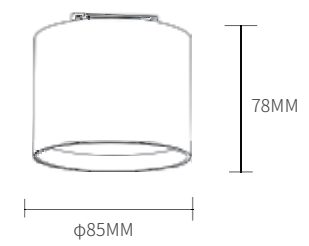

COLOR

LED DC 48V IP20

Item No.	Power	Dimension
D112-M4 CG	8W	φ85*78MM