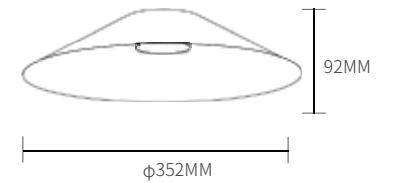

## COLOR

---

---

| Item No.   | Power | Dimension |
|------------|-------|-----------|
| F112-M4 CG | 12W   | φ352*92MM |

---