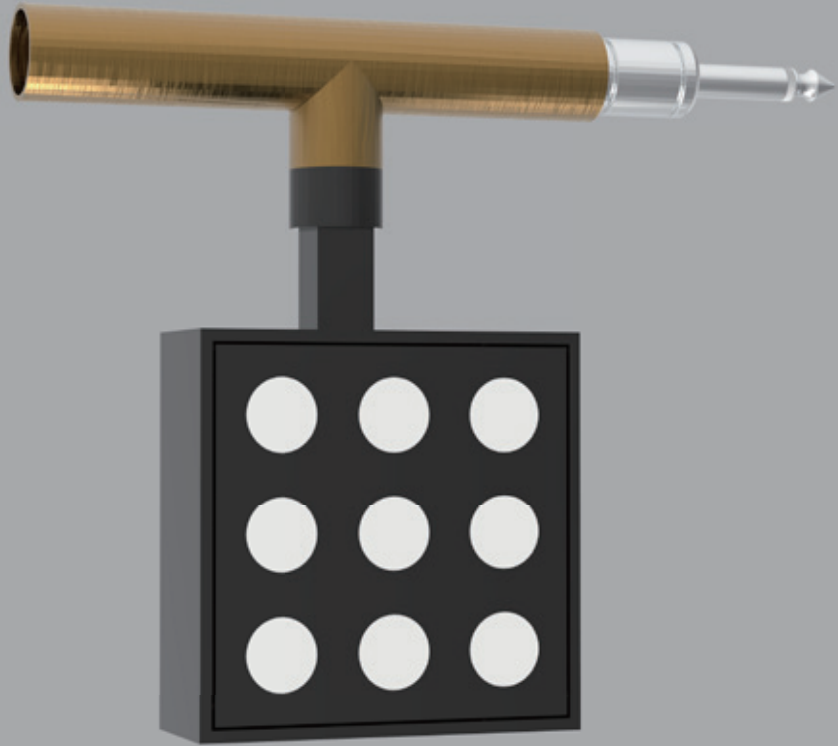

2421

2402

---

THE BRONZE COLOR IS SIMPLE AND ADVANCED,  
SUITABLE FOR A VARIETY OF OCCASIONS. TRANSPARENT  
SPHERICAL SHAPE, MORE ARTISTIC  
POWER: 35W/48W  
SIZE: D:600MM/D:800MM

2411

FLEXIBLE DESIGN, FREE MOVEMENT, CONVENIENT  
FOR CUSTOMERS TO ACHIEVE THE DESIRED EFFECT

POWER: 5W

SIZE: 30\*30\*75MM

2410

FLEXIBLE DESIGN, FREE MOVEMENT, CONVENIENT  
FOR CUSTOMERS TO ACHIEVE THE DESIRED EFFECT

POWER: 5W

SIZE: 60\*60\*75MM

2412

---

FLEXIBLE DESIGN, FREE MOVEMENT, CONVENIENT  
FOR CUSTOMERS TO ACHIEVE THE DESIRED EFFECT  
POWER: 9W  
SIZE: 65\*65\*95MM

2413

THIS CHANDELIER IS MADE OF ALUMINUM, WHICH IS BOTH LIGHT AND FASHIONABLE WITH HOLLOW OUT, MORE ARTISTIC SENSE

Power: 25W

Size: 35\*1200\*1500MM

THIS CHANDELIER IS MADE OF ALUMINUM, WHICH IS BOTH LIGHT AND FASHIONABLE WITH HOLLOW OUT, MORE ARTISTIC SENSE

Power: 25W

Size: 35\*1200\*1500MM