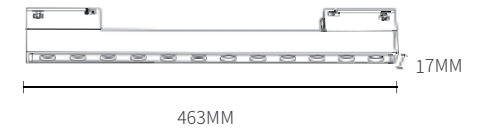

Information

CRI: 95

Material: Aluminum+PC

LED Type: SMD3030

Protection Class: IP20

CCT: 3000-6500K