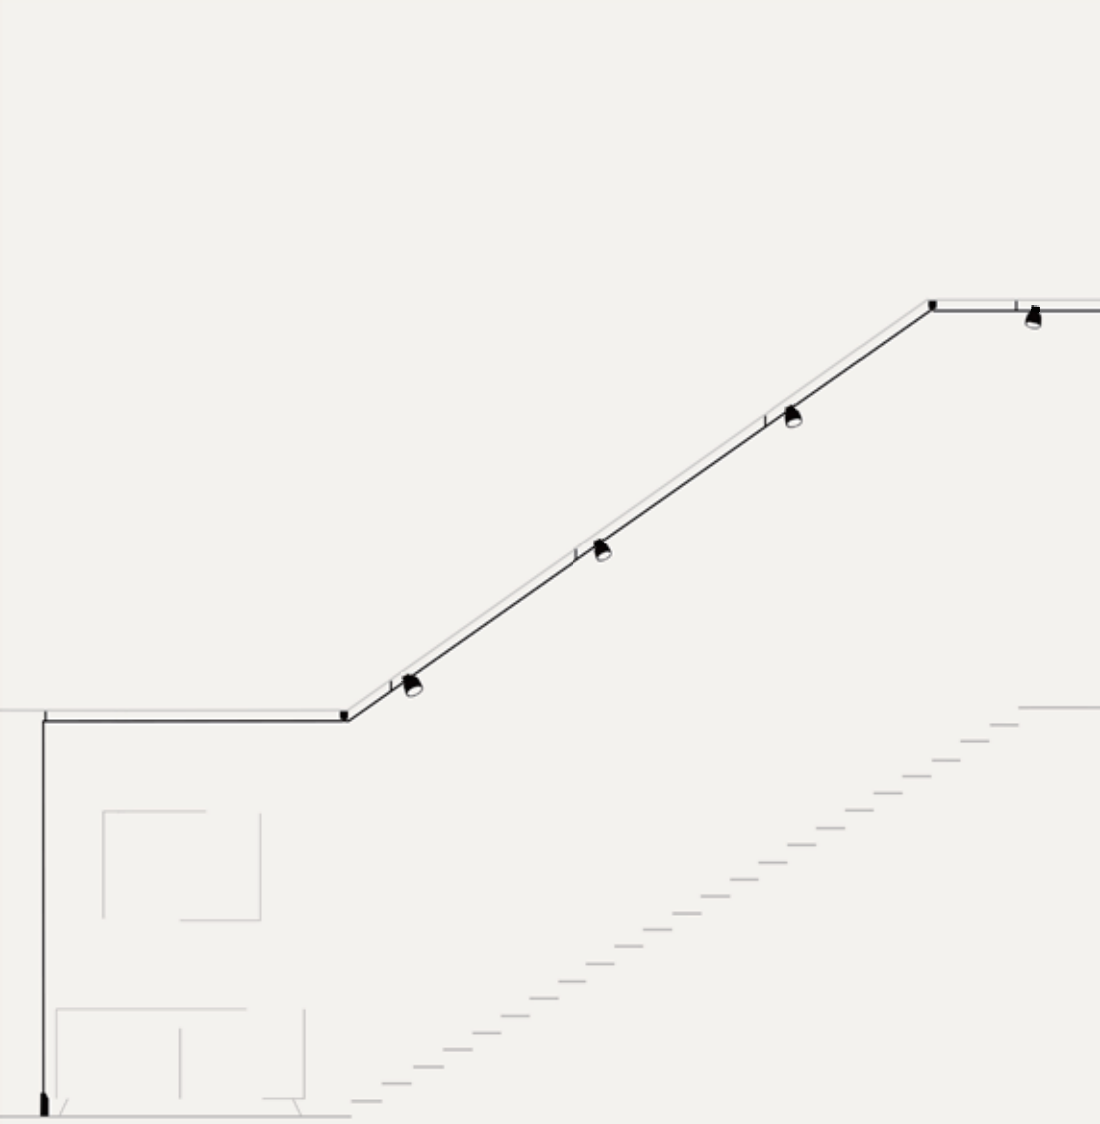

ACCORDING TO THE SPATIAL STRUCTURE,  
THE LIGHT ROPE IS USED TO SHOW THE  
FLEXIBILITY AND VERSATILITY OF THE LIGHT,  
AND IT CAN BE ADDED OR SUBTRACTED  
TO ACCOMMODATE ANY TYPE OF BUILDING,  
NO MATTER HOW UNIQUE.