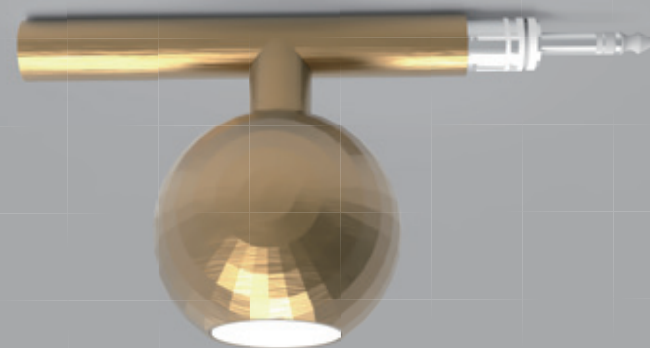

2421

2402

---

THE BRONZE COLOR IS SIMPLE AND ADVANCED,  
SUITABLE FOR A VARIETY OF OCCASIONS. TRANSPARENT  
SPHERICAL SHAPE, MORE ARTISTIC  
POWER: 35W/48W  
SIZE: D:600MM/D:800MM

2411

FLEXIBLE DESIGN, FREE MOVEMENT, CONVENIENT  
FOR CUSTOMERS TO ACHIEVE THE DESIRED EFFECT

POWER: 5W

SIZE: 30\*30\*75MM

2410

FLEXIBLE DESIGN, FREE MOVEMENT, CONVENIENT  
FOR CUSTOMERS TO ACHIEVE THE DESIRED EFFECT

POWER: 5W

SIZE: 60\*60\*75MM

2412

---