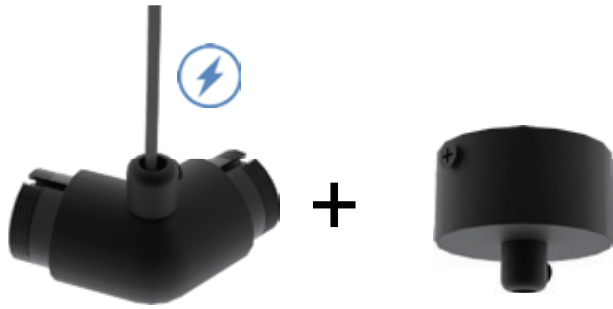

B227-120° 20DIY W

HORIZONTAL ANGLE SUPPLY

120° horizontal corner module.

B227-120° 20DIY W
(Be electrically conductive)

B388 20DIY