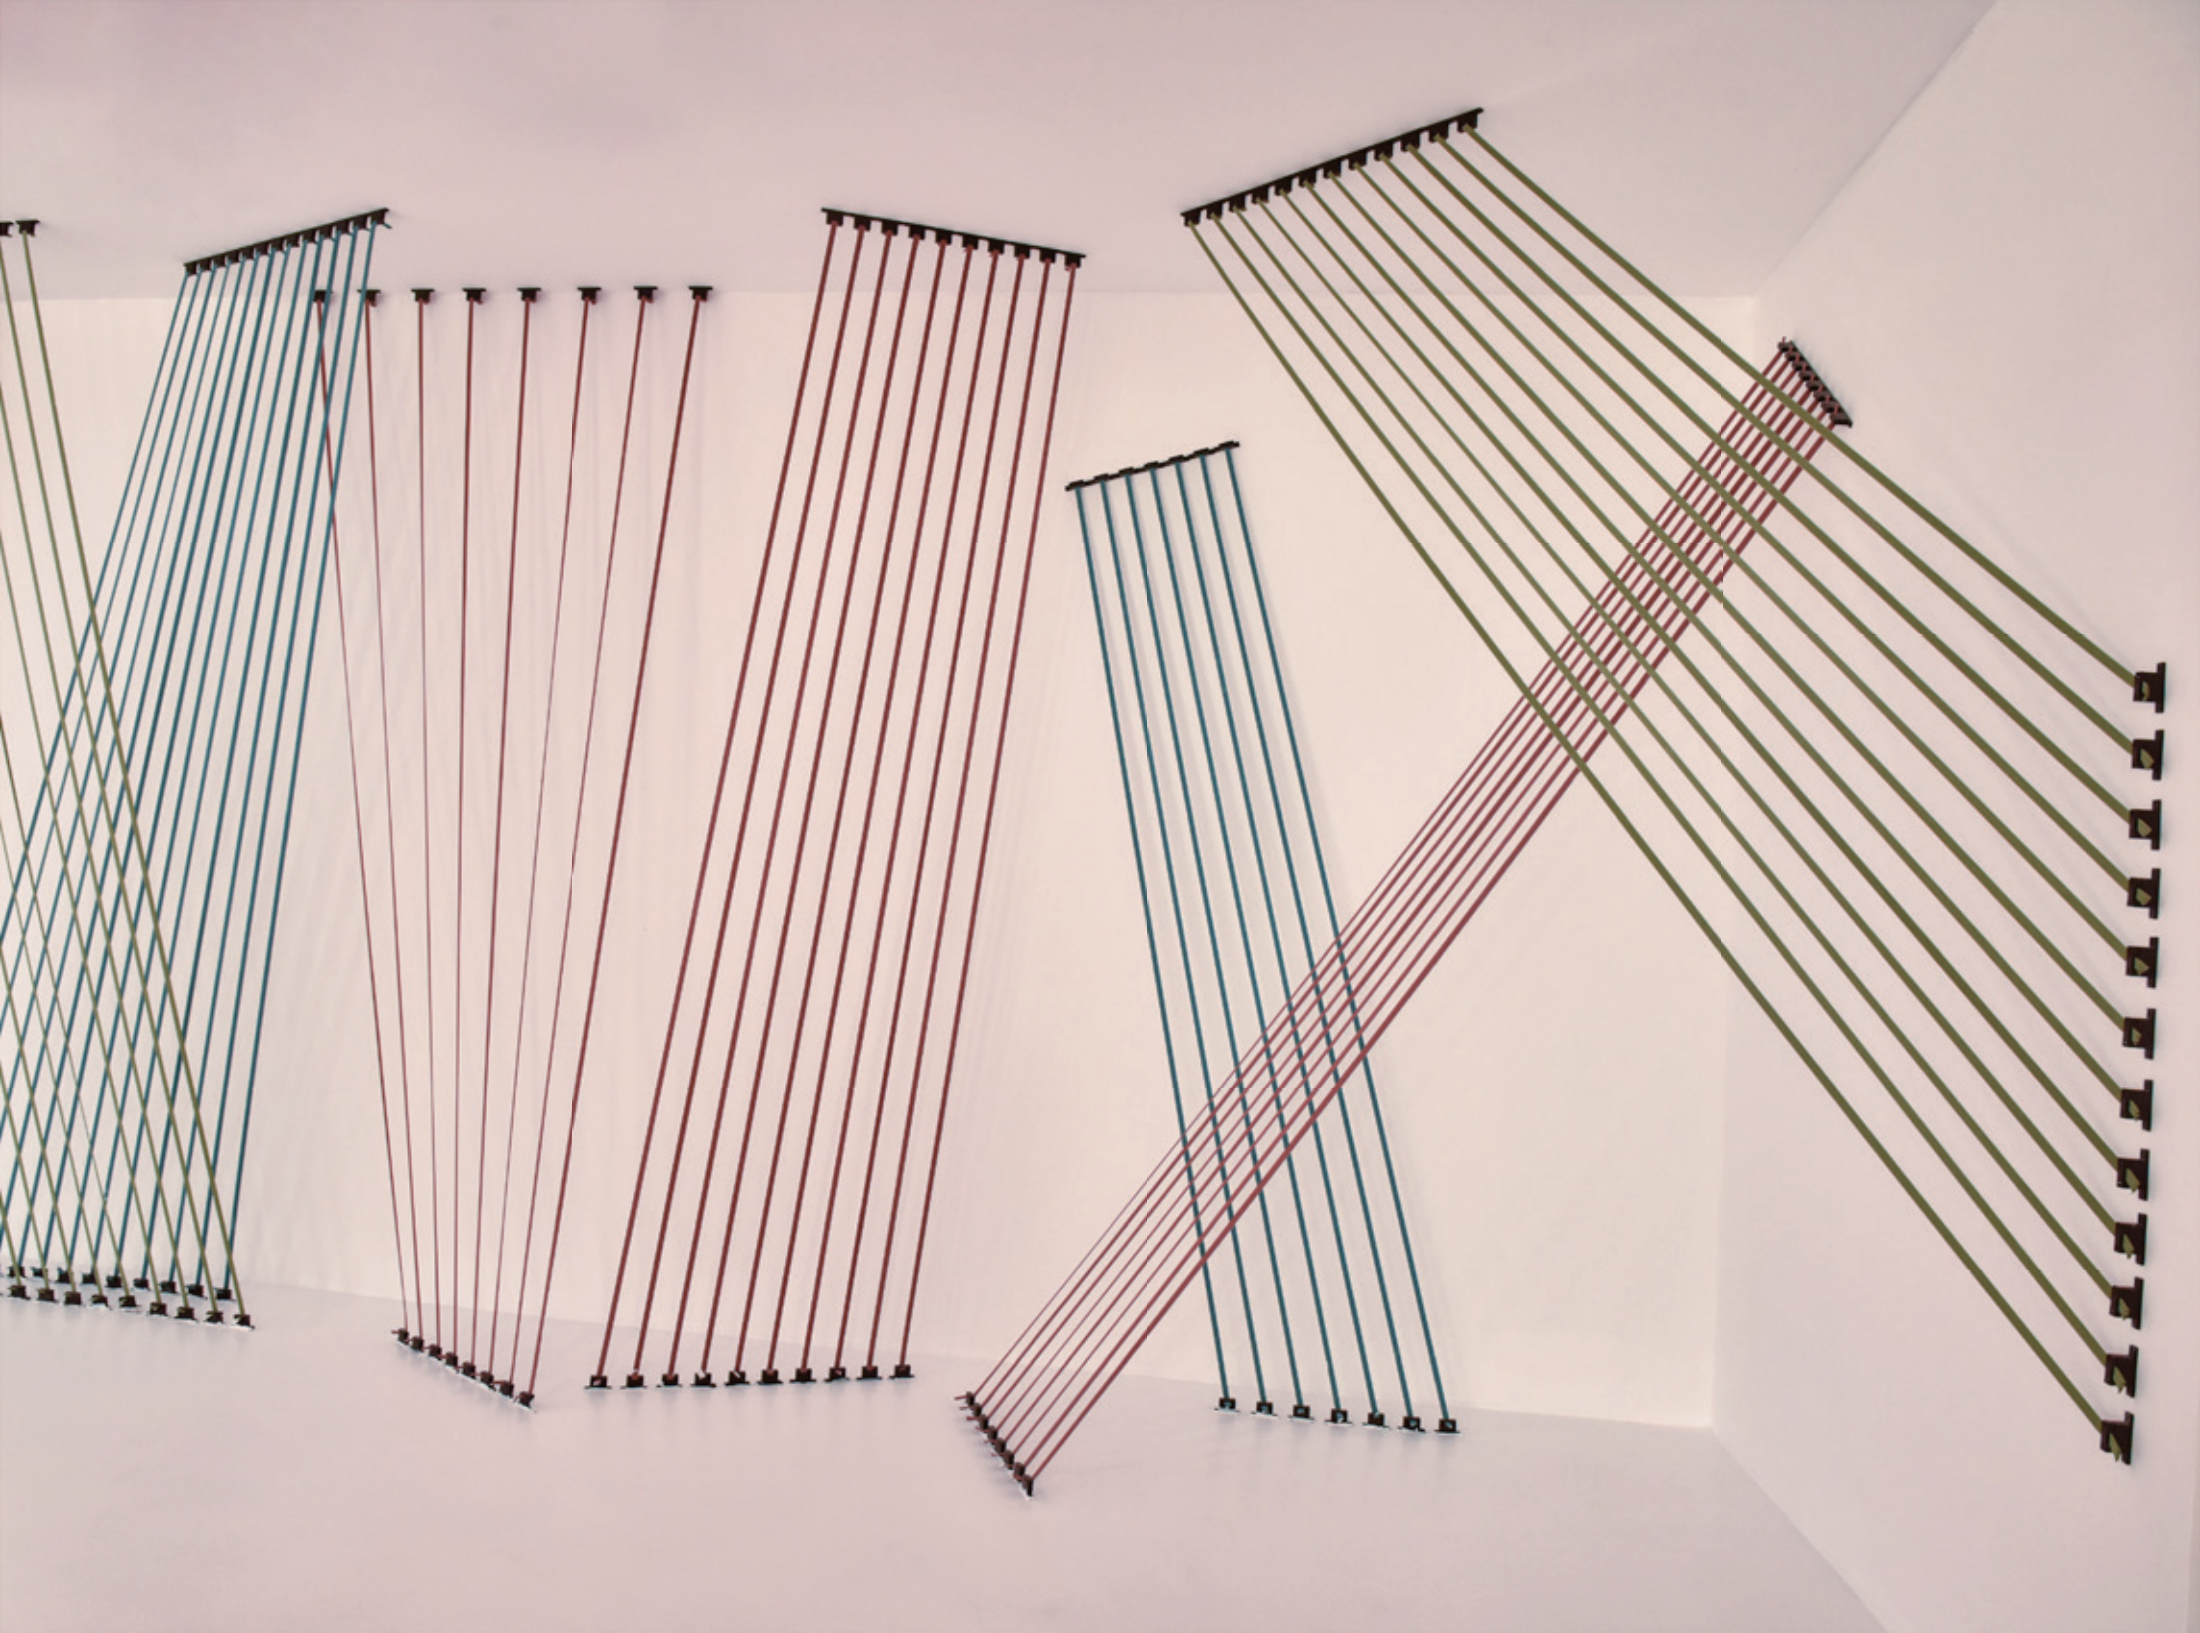

# Accessories Display

Outlet

Fixture 2

Hanging wire buckle

Input module

Fixture 1

Tail line buckle

17MM