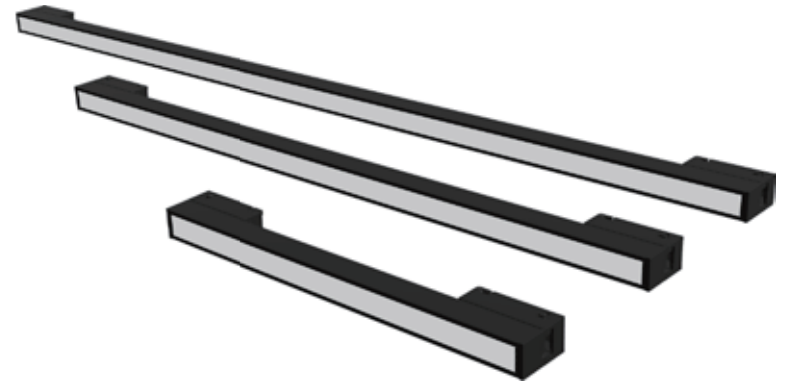

Magnetic Track Lamp

Information

CRI: 92.9

Material: Aluminum+PC

LED Type: SMD3030

Protection Class: IP20

CCT: 3000-6500K