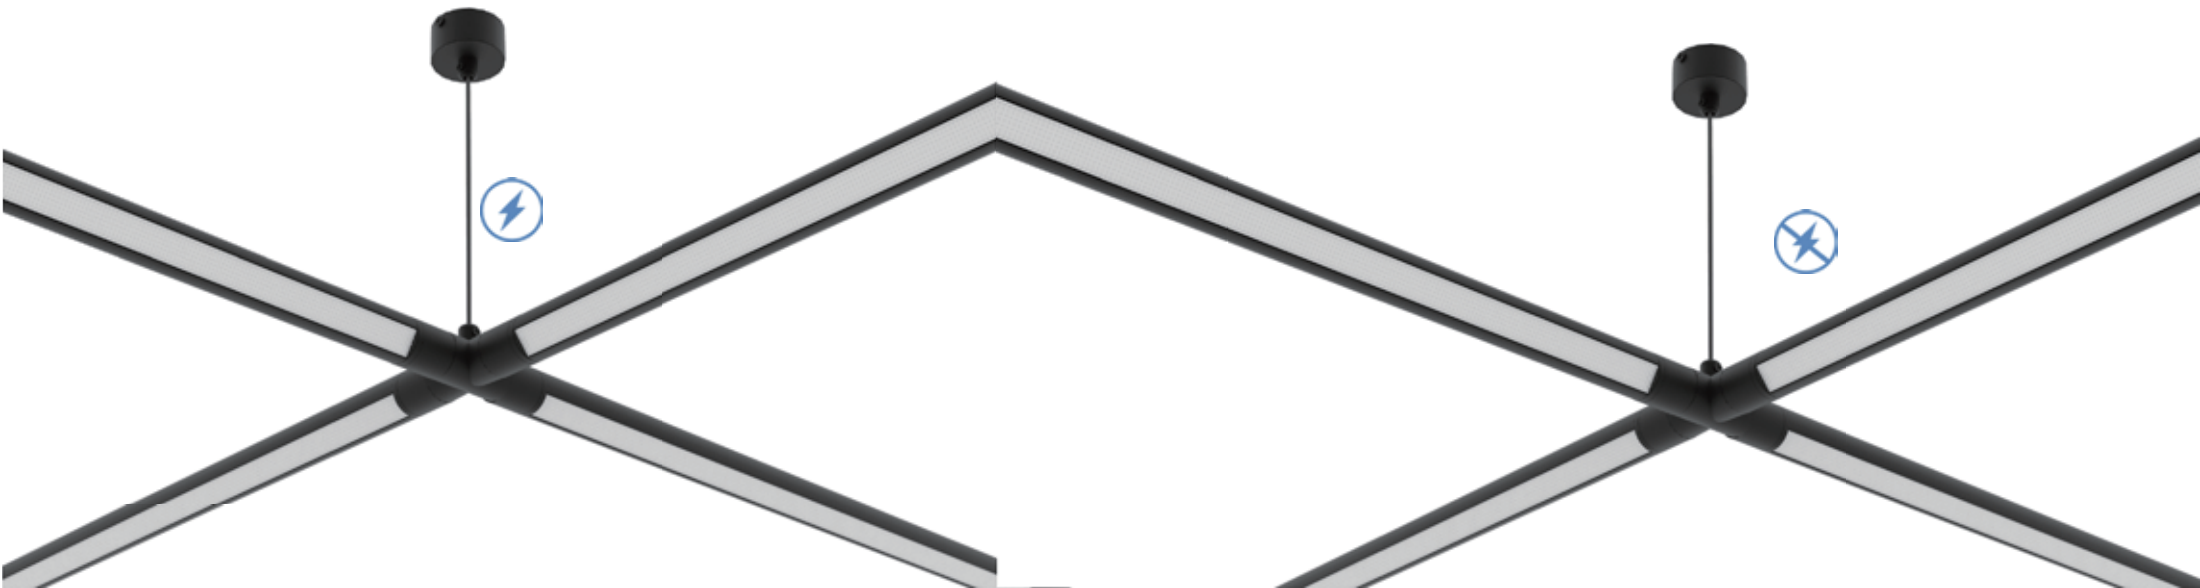

## HORIZONTAL ANGLE SUPPLY

Horizontal four-way corner module.

**B226 20DIY W**  
(Be electrically conductive)

**B388 20DIY**

**B226 20DIY**  
(Not be electrically conductive)