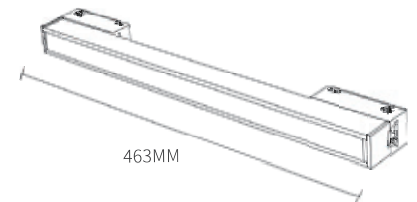

COLOR

Item No.	Power	Dimension
F062 -M4 CG	9W	463*17*30MM
F062 -M4 CG	14W	691*17*30MM
F062 -M4 CG	23W	919*17*30MM