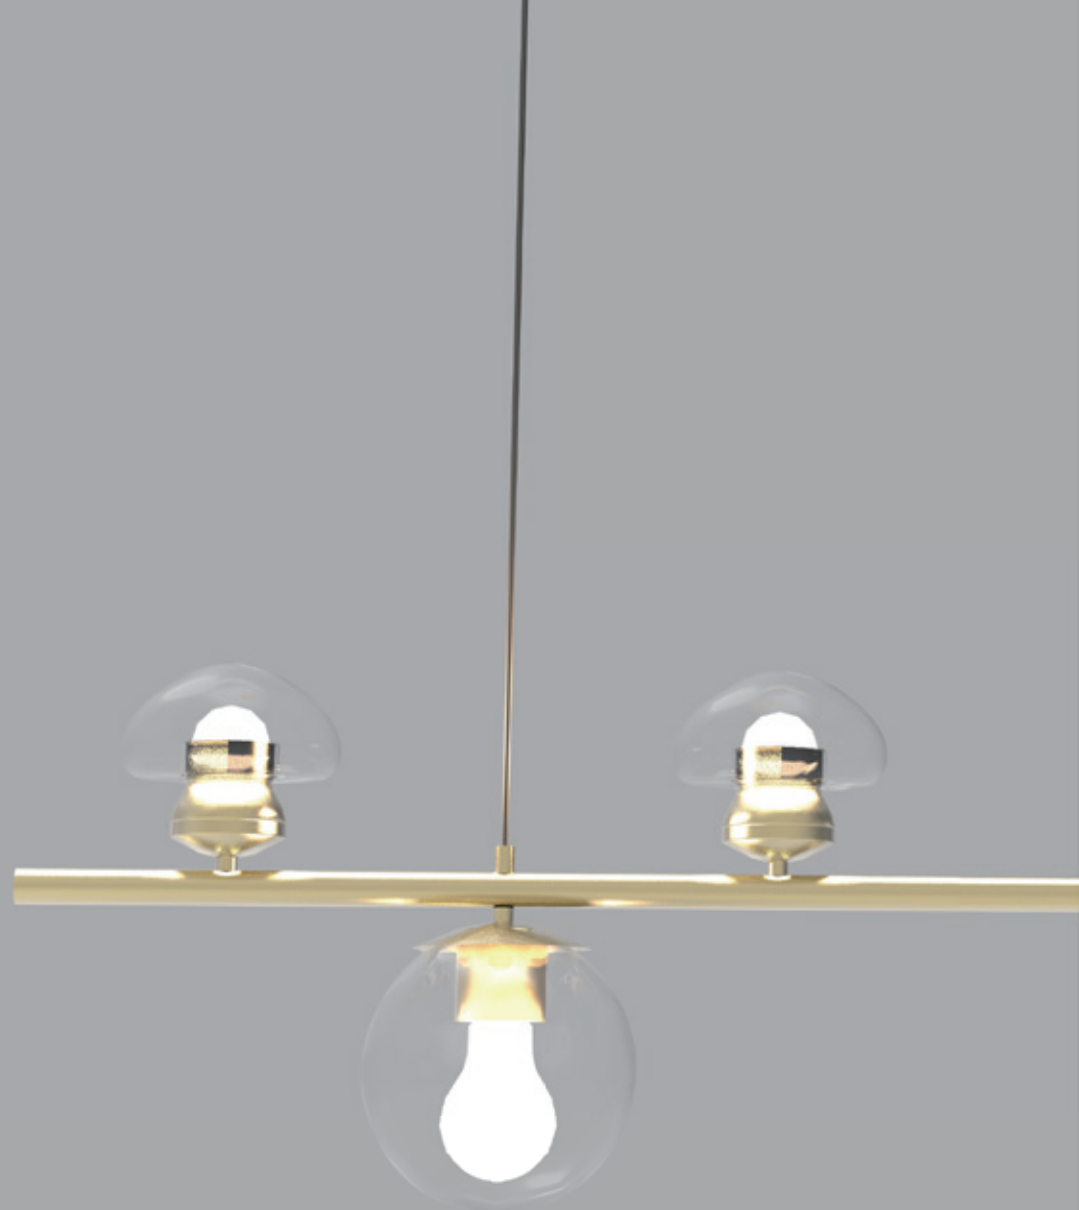

2421

2402

---

THE BRONZE COLOR IS SIMPLE AND ADVANCED,  
SUITABLE FOR A VARIETY OF OCCASIONS. TRANSPARENT  
SPHERICAL SHAPE, MORE ARTISTIC  
POWER: 35W/48W  
SIZE: D:600MM/D:800MM

2411

FLEXIBLE DESIGN, FREE MOVEMENT, CONVENIENT  
FOR CUSTOMERS TO ACHIEVE THE DESIRED EFFECT