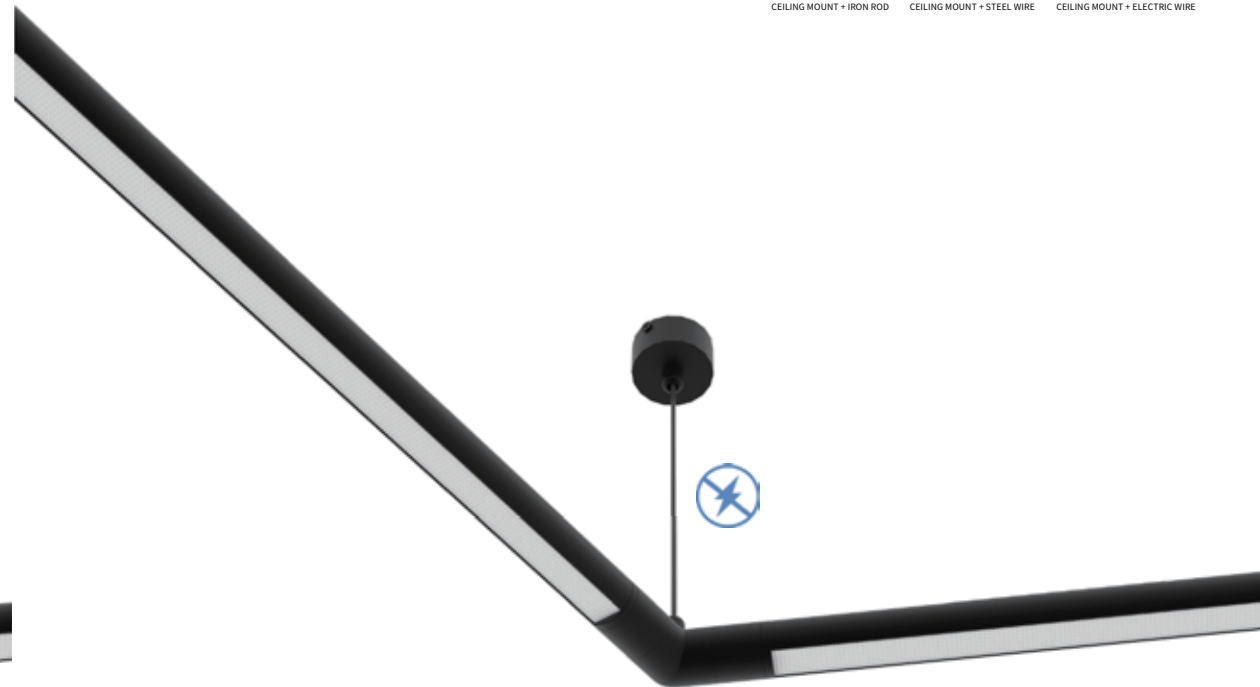

THREE KINDS OF SLINGS TO CHOOSE FROM

B227-120° 20DIY
(Not be electrically conductive)