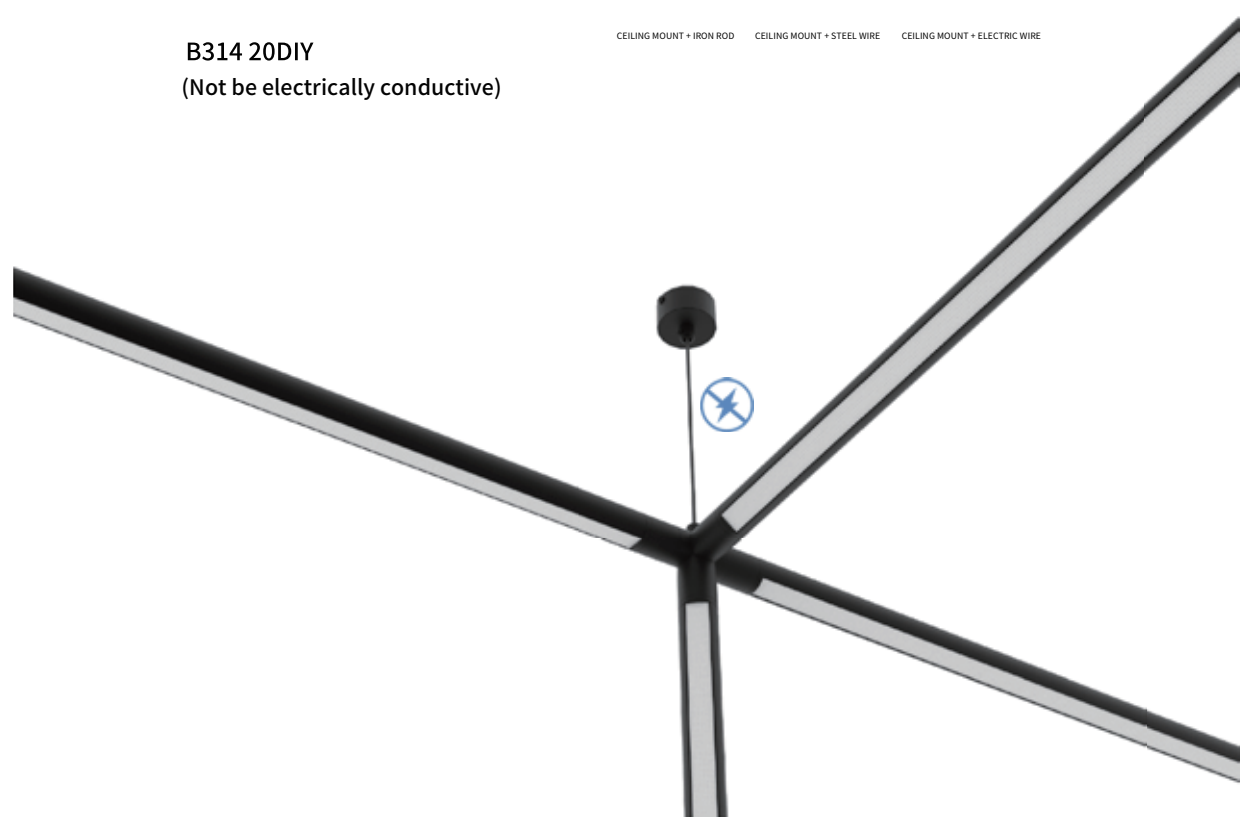

B314 20DIY
(Not be electrically conductive)