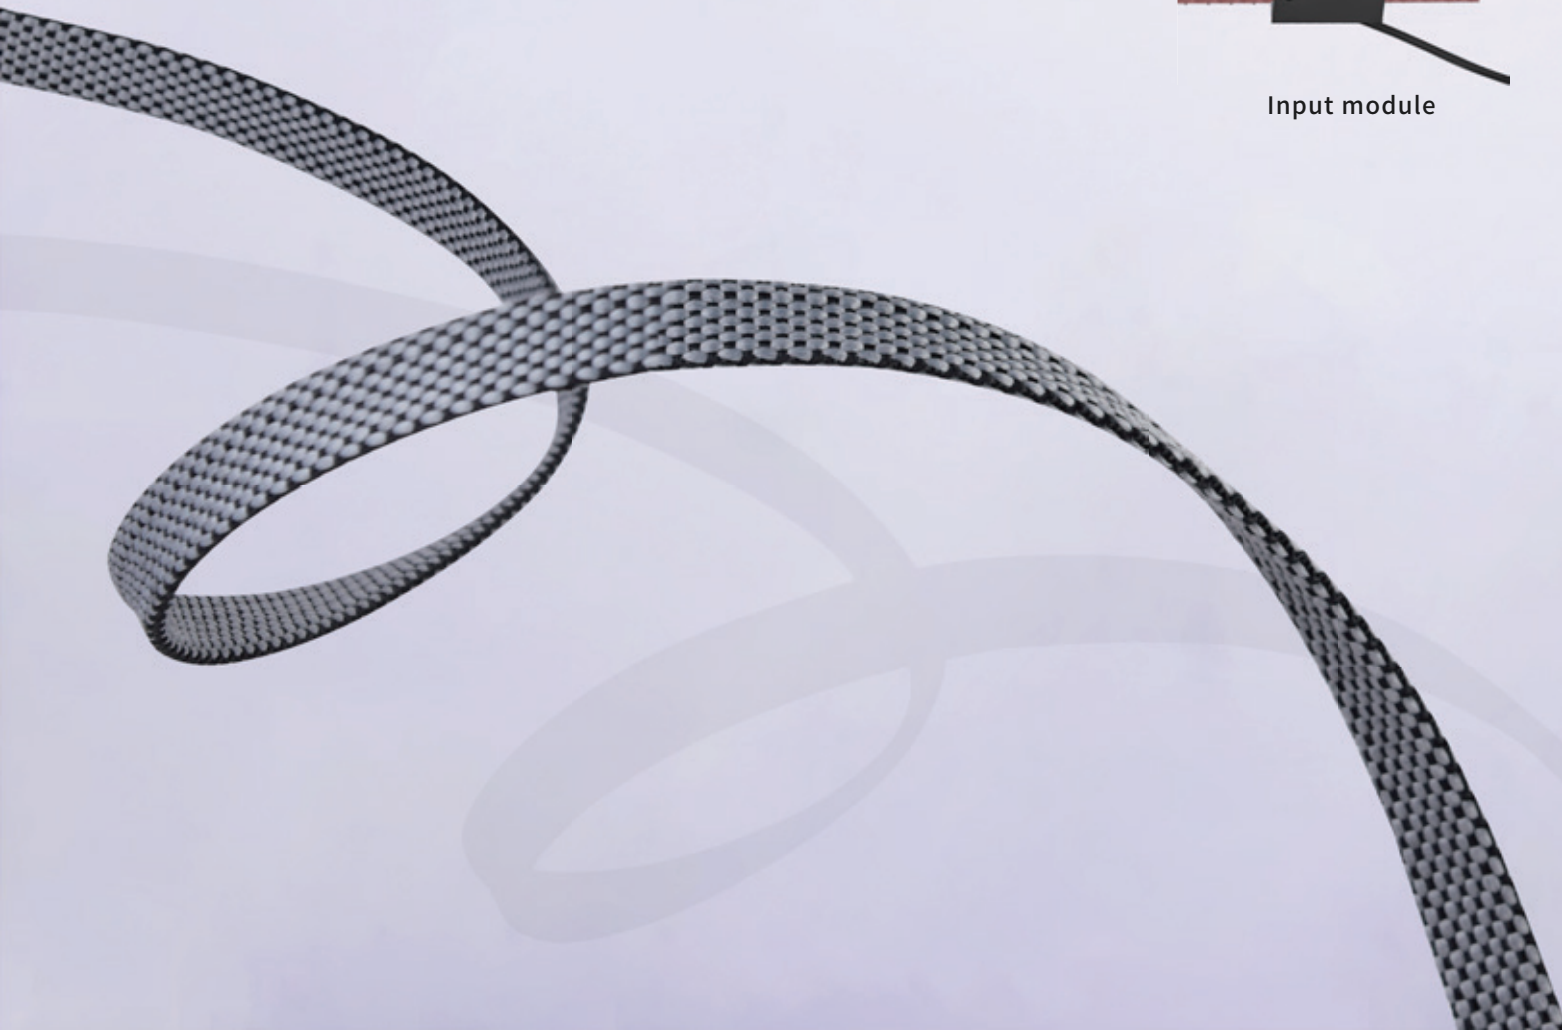

# Accessories Display

Outlet

Fixture 2

Hanging wire buckle

Input module

Fixture 1

Tail line buckle

17MM