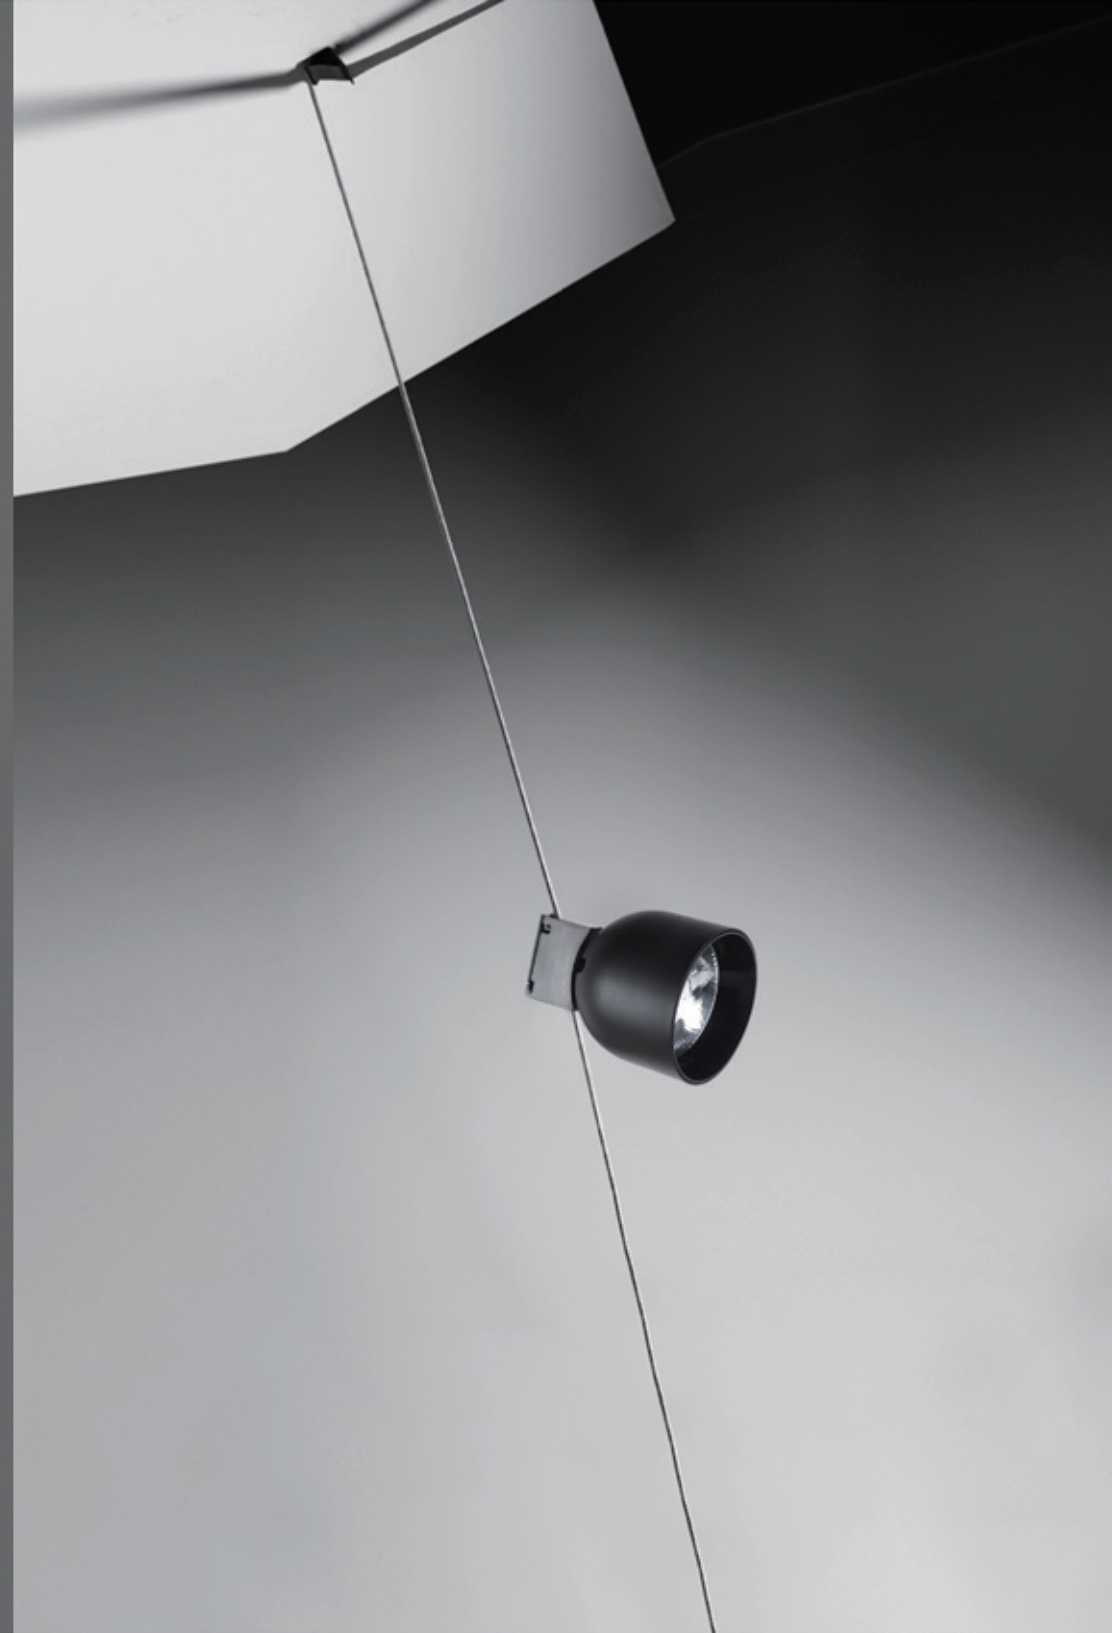

EASY CONNECTION
FIX / CLICK / CONNECT

EACH BELT, WHICH CAN BE CUT AS NEEDED, ACCOMMODATES MULTIPLE LUMINAIRES AND OPERATES WITH SIMPLE PLUG-IN TECHNOLOGY FOR UNPARALLELED EASE OF INSTALLATION AND CONNECTION. THE BELT OFFERS ADJUSTMENTS IN TENSION FROM TAUT TO RELAXED AS WELL AS CLICK-AND-CONNECT FUNCTIONALITY, SNAPPING INTO A BUCKLE ATTACHED TO EACH LUMINAIRE.