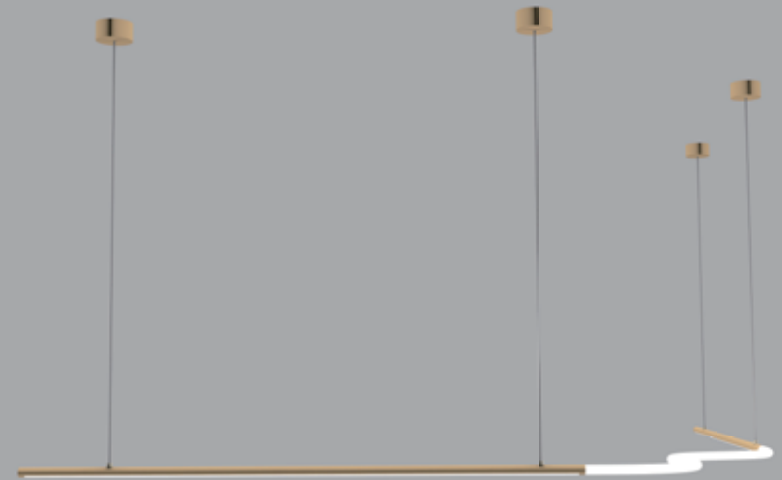

## 2414

THE BRONZE COLOR IS SIMPLE AND ADVANCED,  
SUITABLE FOR A VARIETY OF OCCASIONS. TRANSPARENT  
SPHERICAL SHAPE, MORE ARTISTIC  
POWER: 30W  
SIZE: 150\*1200\*1500MM

2415

DESIGNED TO BE WAVY, THE UNDULATING OUTLINE  
OF THE LAMPSHADE INCREASES THE VARIABILITY AND LAYERING OF LIGHT,  
AND ALSO BRINGS MORE BEAUTIFUL APPEARANCE.