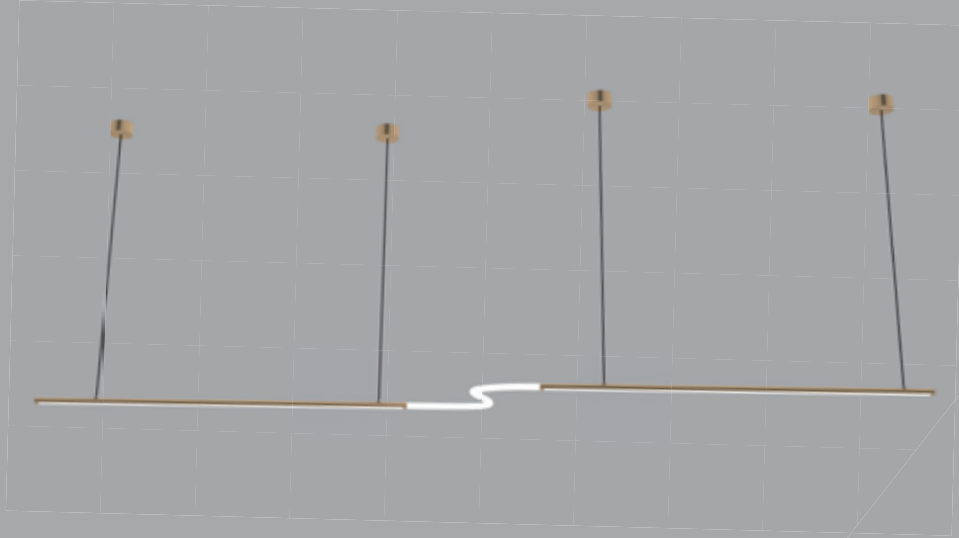

2415

DESIGNED TO BE WAVY, THE UNDULATING OUTLINE
OF THE LAMP SHADE INCREASES THE VARIABILITY AND LAYERING OF LIGHT,
AND ALSO BRINGS MORE BEAUTIFUL APPEARANCE.
POWER: 38W
SIZE: L: 2500MM