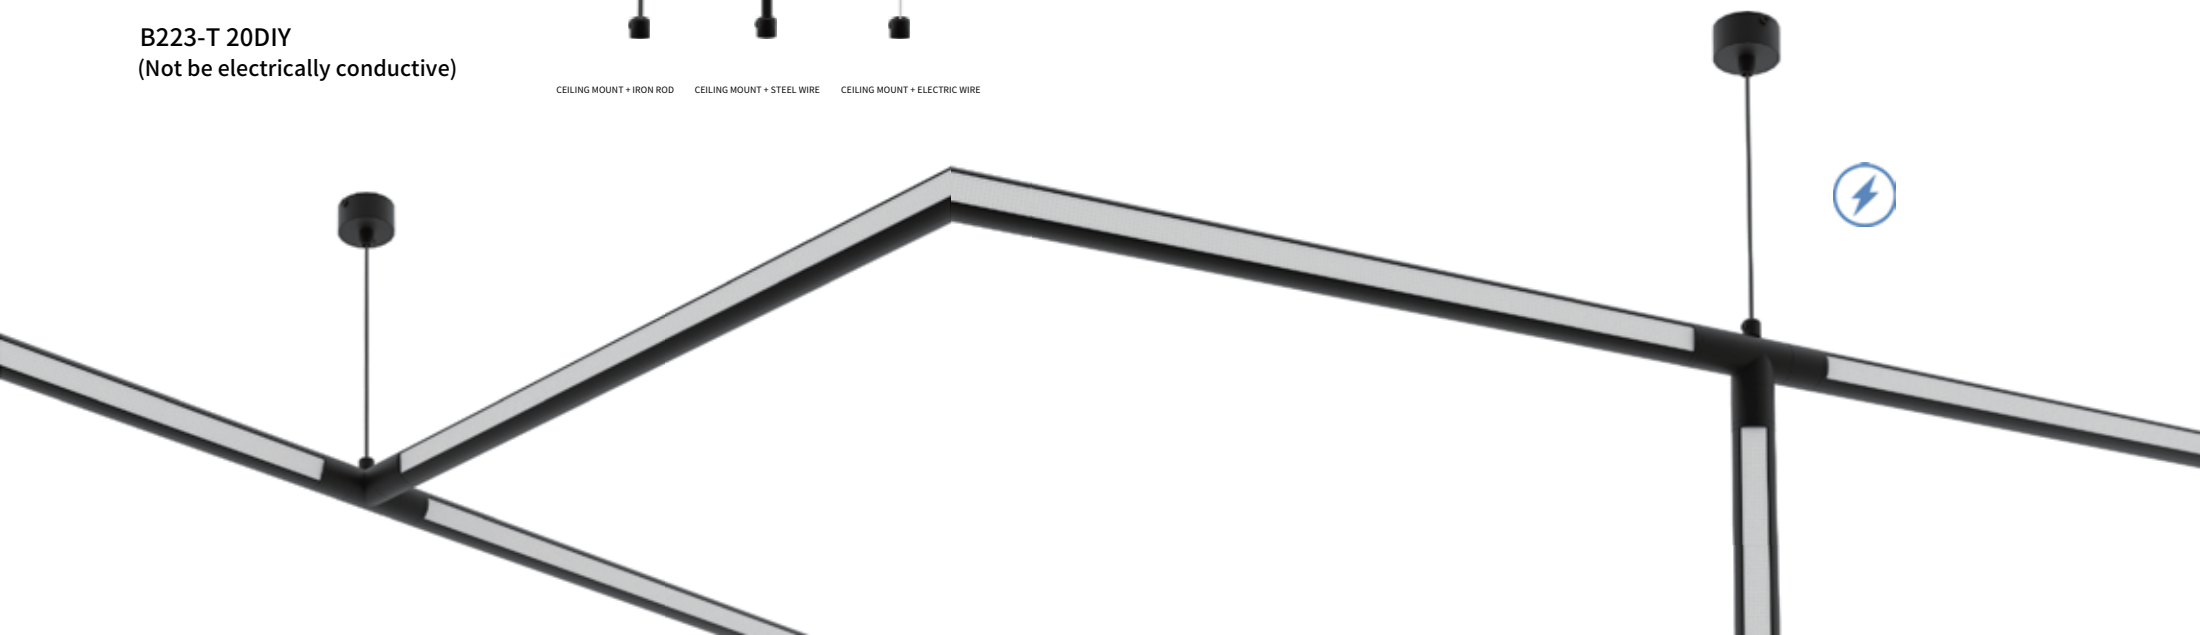

# B223-T 20DIY W

HORIZONTAL ANGLE SUPPLY

horizontal three-way corner

+

B223-T 20DIY W  
(Be electrically conductive)

B388 20DIY

THREE KINDS OF  
SLINGS TO CHOOSE FROM

CEILING MOUNT + IRON ROD

CEILING MOUNT + STEEL WIRE

CEILING MOUNT + ELECTRIC WIRE

B223-T 20DIY  
(Not be electrically conductive)

+

B223-T 20DIY W  
(Be electrically conductive)

B388 20DIY