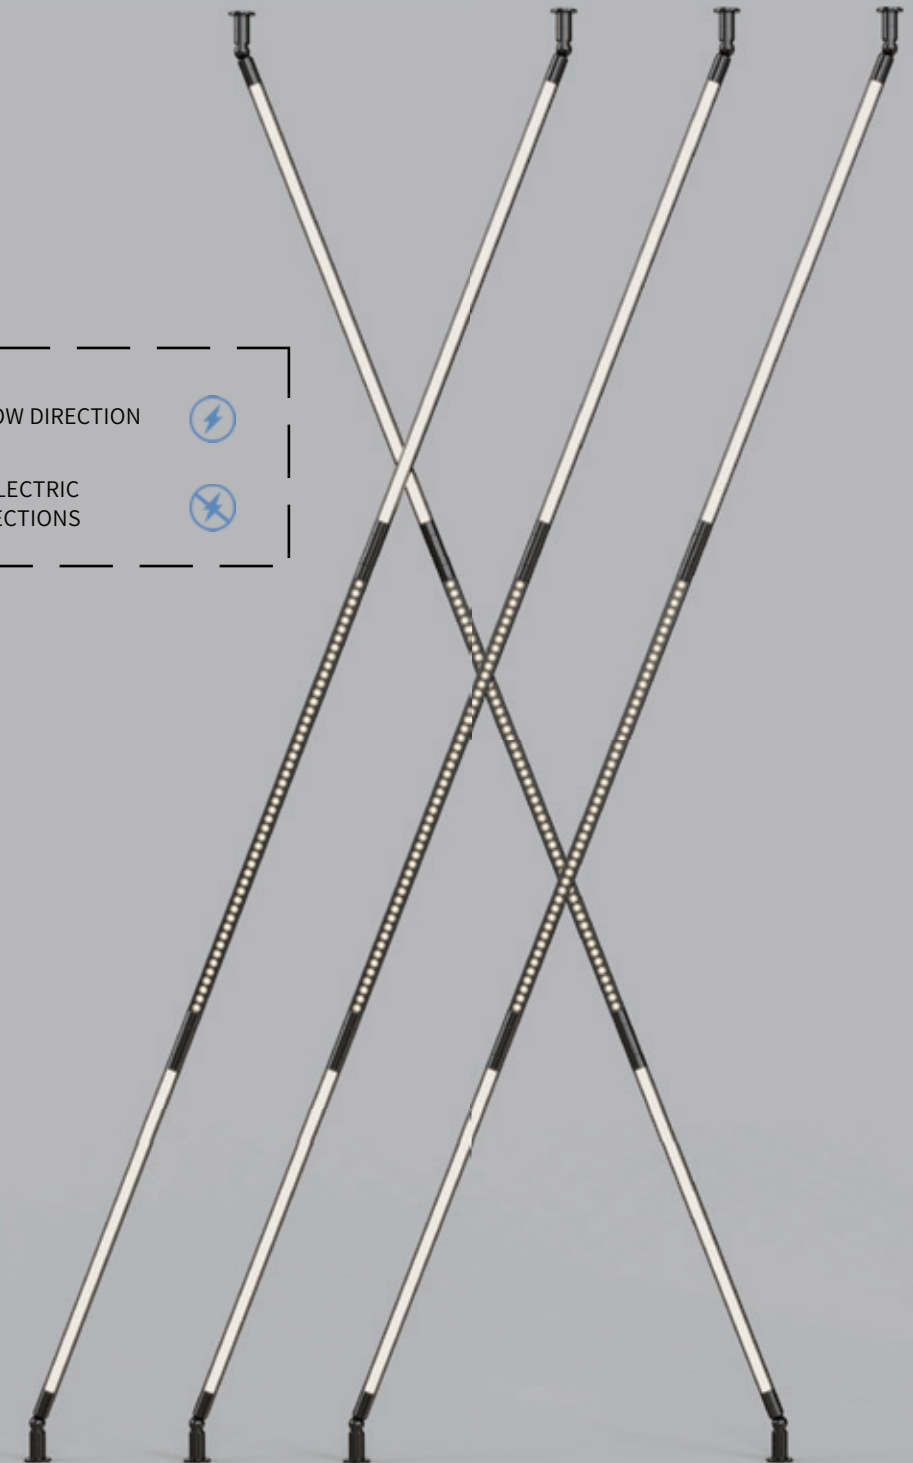

## LINK ACCESSORIES CONNECTION OPTIONS

Screen adjustment fitting .

**B315-T 20DIY**  
(Not be electrically conductive)

**B315-T 20DIY W**  
(Be electrically conductive)