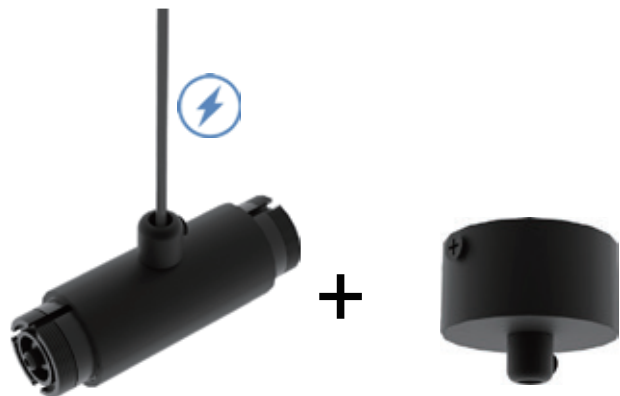

B222-180° 20IY W

LINK ACCESSORIES
CONNECTION OPTIONS

180° horizontal straight-through module