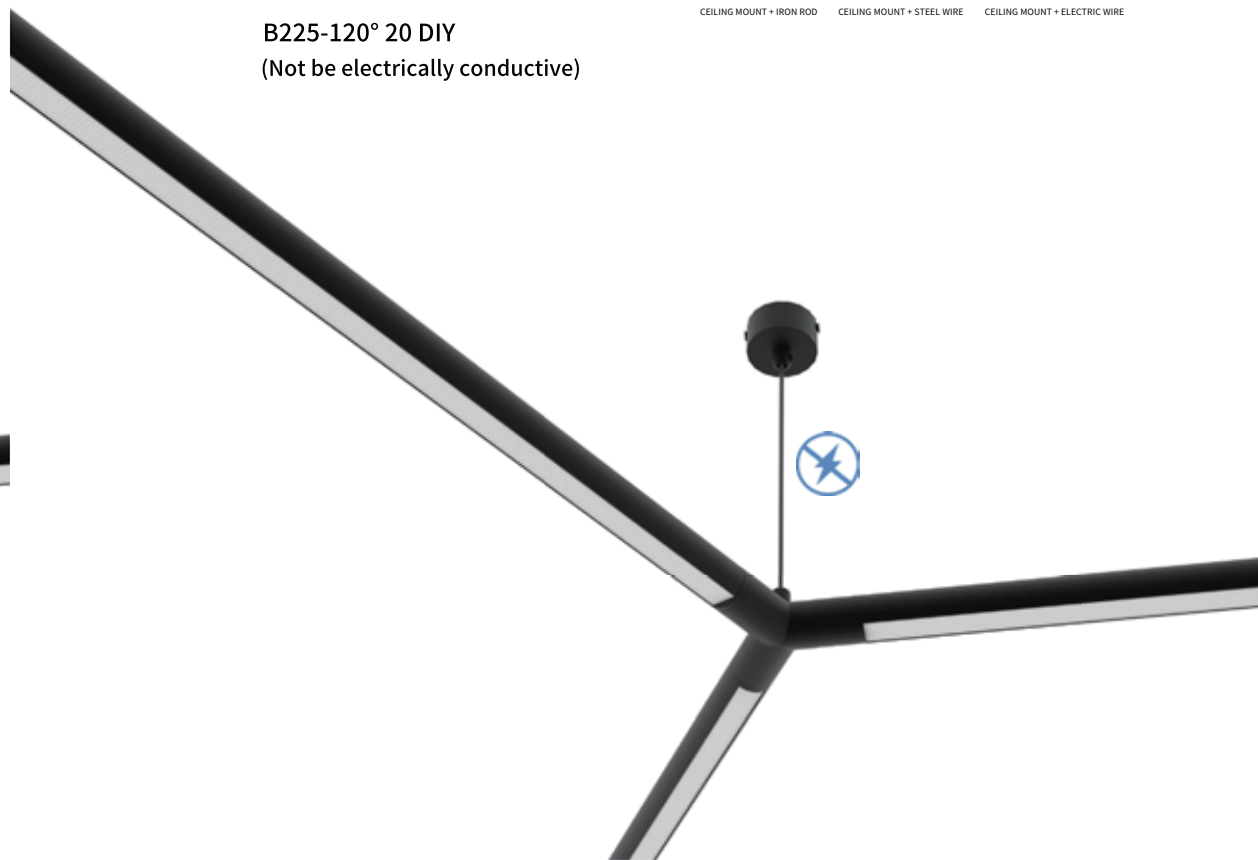

THREE KINDS OF SLINGS TO CHOOSE FROM