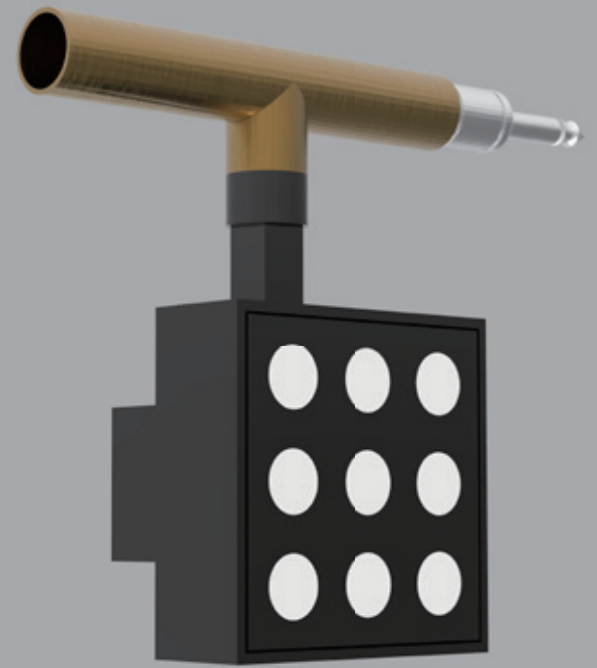

2421

2402

---

THE BRONZE COLOR IS SIMPLE AND ADVANCED,  
SUITABLE FOR A VARIETY OF OCCASIONS. TRANSPARENT  
SPHERICAL SHAPE, MORE ARTISTIC  
POWER: 35W/48W  
SIZE: D:600MM/D:800MM

2411

FLEXIBLE DESIGN, FREE MOVEMENT, CONVENIENT  
FOR CUSTOMERS TO ACHIEVE THE DESIRED EFFECT

POWER: 5W

SIZE: 30\*30\*75MM

2410

FLEXIBLE DESIGN, FREE MOVEMENT, CONVENIENT  
FOR CUSTOMERS TO ACHIEVE THE DESIRED EFFECT

POWER: 5W

SIZE: 60\*60\*75MM

2412

---

FLEXIBLE DESIGN, FREE MOVEMENT, CONVENIENT  
FOR CUSTOMERS TO ACHIEVE THE DESIRED EFFECT  
POWER: 9W  
SIZE: 65\*65\*95MM

2413

THIS CHANDELIER IS MADE OF ALUMINUM, WHICH IS BOTH LIGHT AND FASHIONABLE WITH HOLLOW OUT, MORE ARTISTIC SENSE

Power: 25W

Size: 35\*1200\*1500MM

THIS CHANDELIER IS MADE OF ALUMINUM, WHICH IS BOTH LIGHT AND FASHIONABLE WITH HOLLOW OUT, MORE ARTISTIC SENSE

Power: 25W

Size: 35\*1200\*1500MM