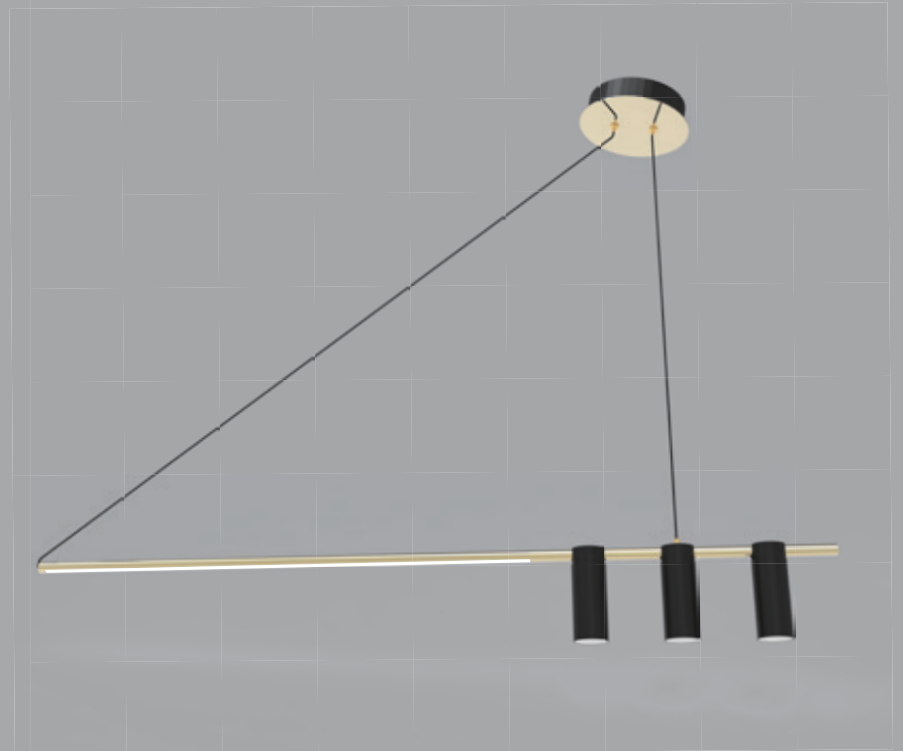

POWER: 5W

SIZE: 30\*30\*75MM

2410

FLEXIBLE DESIGN, FREE MOVEMENT, CONVENIENT  
FOR CUSTOMERS TO ACHIEVE THE DESIRED EFFECT

POWER: 5W

SIZE: 60\*60\*75MM

2412

---

FLEXIBLE DESIGN, FREE MOVEMENT, CONVENIENT  
FOR CUSTOMERS TO ACHIEVE THE DESIRED EFFECT  
POWER: 9W  
SIZE: 65\*65\*95MM

2413

THIS CHANDELIER IS MADE OF ALUMINUM, WHICH IS BOTH LIGHT AND FASHIONABLE WITH HOLLOW OUT, MORE ARTISTIC SENSE

Power: 25W

Size: 35\*1200\*1500MM

THIS CHANDELIER IS MADE OF ALUMINUM, WHICH IS BOTH LIGHT AND FASHIONABLE WITH HOLLOW OUT, MORE ARTISTIC SENSE

Power: 25W

Size: 35\*1200\*1500MM

## 2414

THE BRONZE COLOR IS SIMPLE AND ADVANCED,  
SUITABLE FOR A VARIETY OF OCCASIONS. TRANSPARENT  
SPHERICAL SHAPE, MORE ARTISTIC  
POWER: 30W  
SIZE: 150\*1200\*1500MM

2415

DESIGNED TO BE WAVY, THE UNDULATING OUTLINE  
OF THE LAMPSHADE INCREASES THE VARIABILITY AND LAYERING OF LIGHT,  
AND ALSO BRINGS MORE BEAUTIFUL APPEARANCE.